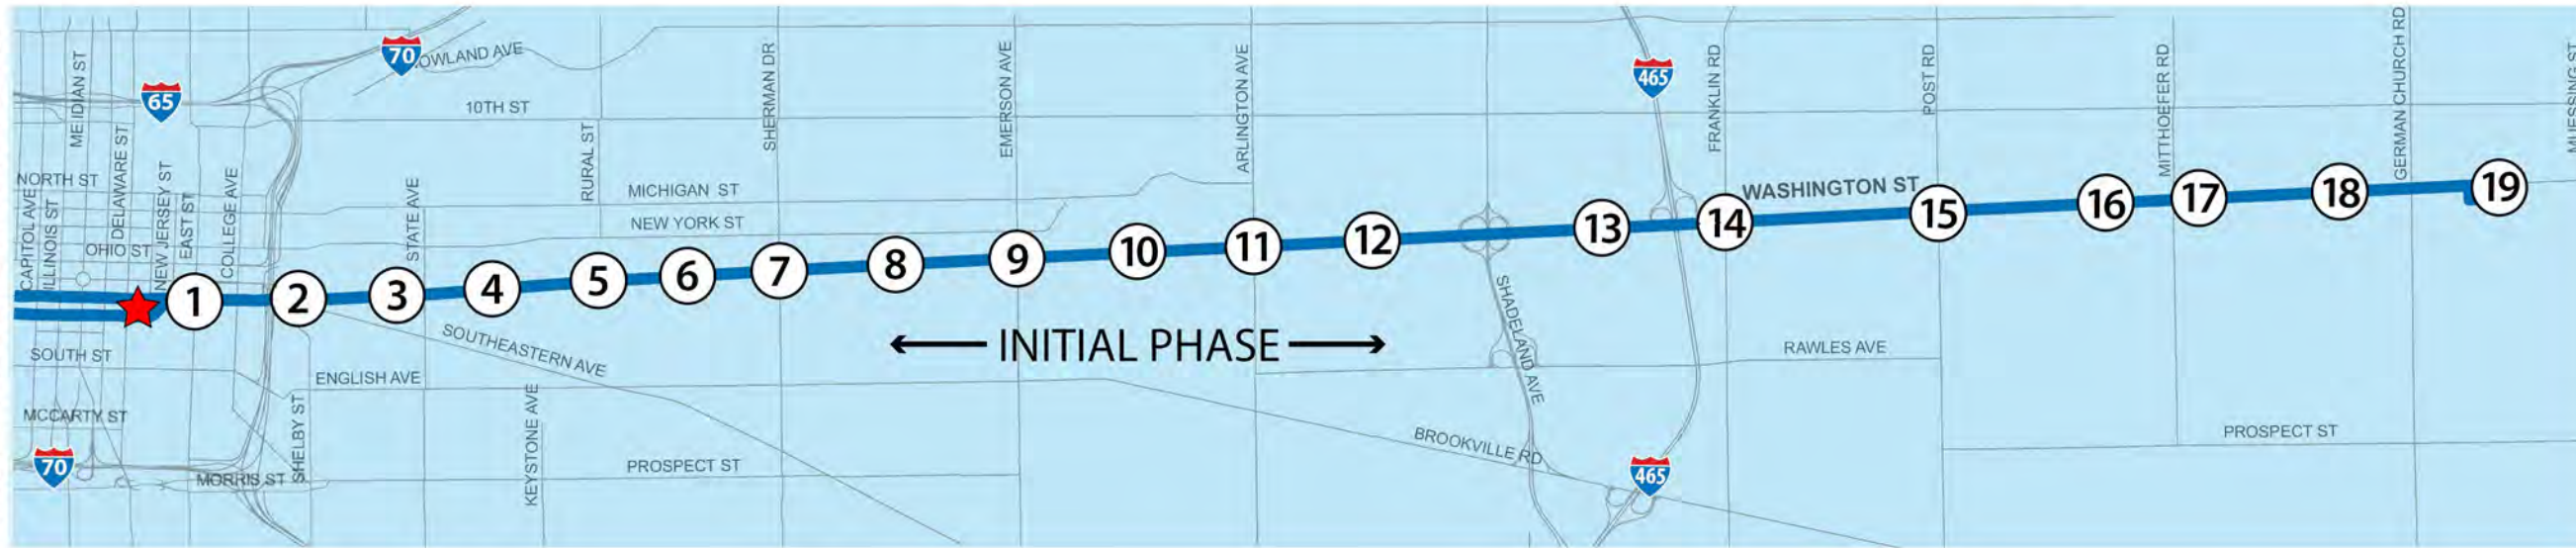

Alternatives Analysis: Recommended Alternative

STATIONS:

EAST SIDE STATIONS:

- 1 East Street
- 2 Southeastern Avenue
- 3 Arsenal Avenue
- 4 Hamilton Avenue
- 5 Rural Street
- 6 Lasalle Street
- 7 Sherman Drive
- 8 Linwood Avenue
- 9 Emerson Avenue
- 10 Ritter Avenue
- 11 Arlington Avenue
- 12 Ridgeview Drive
- 13 Sadlier Drive
- 14 Franklin Road
- 15 Post Road
- 16 Cherry Tree Plaza
- 17 Washington Square
- 18 Mall
- 19 Wal-Mart
Meijer / Cumberland

WEST SIDE STATIONS:

- 1 Capitol Avenue
- 2 West Street
- 3 Harding Street
- 4 Belmont Avenue
- 5 N. Tibbs Avenue
- 6 Holt Road
- 7 Fleming Street
- 8 Westgate Plaza
- 9 Morris Street
- 10 Sigsbee Street
- 11 Bridgeport Road
- 12 Indianapolis
International Airport

Legend

- ★ Downtown Transit Center
- Initial Phase
- - - Future Phase

EAST SIDE STATIONS

WEST SIDE STATIONS